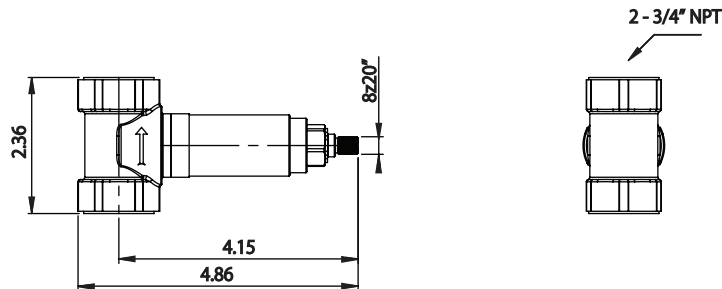

TVH.4511 | 3/4" Volume Control

SPECIFICATIONS:

- Turn Handle to turn on/off water flow.
- Valve Flow Rate - 13.0 GPM @ 60 PSI
- Extension Available - TVH.E137**

STANDARDS:

- ASME A112.18.1 / CSA B125.1

Legislation Compliance

ZeroDrip Technology

Technical Diagram

Water Flow Diagram

Extension Kits

- (a) Volume Control Handle Extension - TVH.E137